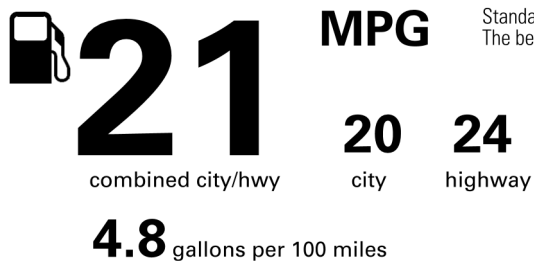

\*\*\*Full Tank of Gas\*\*\*

**BASE MANUFACTURER'S SUGGESTED RETAIL PRICE \$58,500.00**

**OPTIONAL EQUIPMENT**

FE	50 STATE EMISSIONS	
DG	Digital Key (req. Remote Connect Trial/Subscription)	275.00
PC	Premium Paint	475.00
TL	Tailgate LED Light	200.00
TS	Third Row Seating	1,330.00
63.	Floor Mats- All Weather- '4Runner'	248.00
5A.	Cargo Cover- Retractable Black	135.00
3T.	Roof Rail Cross Bars Gloss Black	420.00
R5.	Cargo Tray- All Weather '4Runner'	140.00
MF.	Mudguards- Fr +Rr Molded Black '4Runner'	175.00
D5.	Door Edge Guards- Front Color Keyed	150.00
DK.	Owner's Portfolio	

Not Original - Copy

Created on 2023-09 10:22:21 (UTC)

**EPA DOT Fuel Economy and Environment**

**Gasoline Vehicle**

**Fuel Economy**

**You spend \$3,250 more in fuel costs over 5 years** compared to the average new vehicle.