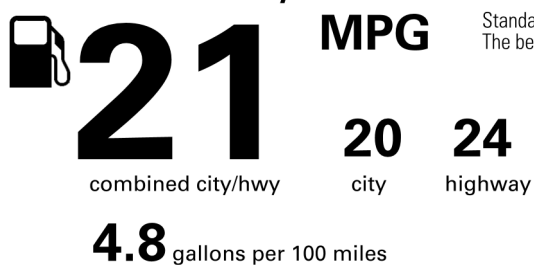

\*\*\*Full Tank of Gas\*\*\*

**BASE MANUFACTURER'S SUGGESTED RETAIL PRICE \$58,500.00**

**OPTIONAL EQUIPMENT**

FE	50 STATE EMISSIONS	
DG	Digital Key (req. Remote Connect Trial/Subscription)	275.00
PC	Premium Paint	475.00
TL	Tailgate LED Light	200.00
63.	Floor Mats- All Weather- '4Runner'	248.00
5A.	Cargo Cover- Retractable Black	135.00
43.	Cargo Lights- Interior D-Pillar	375.00
3T.	Roof Rail Cross Bars Gloss Black	420.00
R5.	Cargo Tray- All Weather '4Runner'	140.00
MF.	Mudguards- Fr +Rr Molded Black '4Runner'	175.00
D5.	Door Edge Guards- Front Color Keyed	150.00
DK.	Owner's Portfolio	

Not Original - Copy  
 Created: 2023-09 10:22:21 (UTC)

**EPA DOT Fuel Economy and Environment**

Gasoline Vehicle

**Fuel Economy**

**You spend \$3,250 more in fuel costs over 5 years** compared to the average new vehicle.