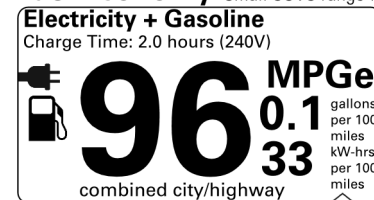

This vehicle has not been rated by the government for overall vehicle score, frontal crash, side crash or rollover risk.

Star ratings range from 1 to 5 stars (★★★★★) with 5 being the highest.
 Source: National Highway Traffic Safety Administration (NHTSA)
www.safercar.gov or 1-888-327-4236

For Full Product Details, Please Visit Toyota.com/RAV4PlugInHybrid
 Full Tank of Gas

BASE MANUFACTURER'S SUGGESTED RETAIL PRICE \$47,200.00

OPTIONAL EQUIPMENT

FE	50 State Emissions	
CY	Weather Package:	375.00
	- Heated Steering Wheel	
	- Windshield De-Icer	
	- Rain Sensing Windshield Wipers	
DA	XSE Plug-In Hybrid Driver Assist Package:	1,170.00
	- Toggle-type Shift-by-Wire System	
	- Advanced Park	
	- Head-Up Display	
	- Steering Wheel Mounted Paddle Shifters	
EJ	JBL w/ 9-Speakers incl/Subwoofer & Amp	620.00
SR	Panoramic Moonroof Package:	700.00
	- Power Tilt/Slide Panoramic Moonroof	
	- Digital Rearview Mirror w/ Homelink	
TX	Two-Tone Exterior Paint	500.00
2T.	All Weather Floor Liners and Cargo Tray	339.00

Not Original - Copy

Created: 2026-05-04 15:34:16 (UTC)

EPA DOT Fuel Economy and Environment

Plug-In Hybrid Vehicle Electricity-Gasoline

Fuel Economy Small SUVs range from 14 to 125 MPGe. The best vehicle rates 146 MPGe.