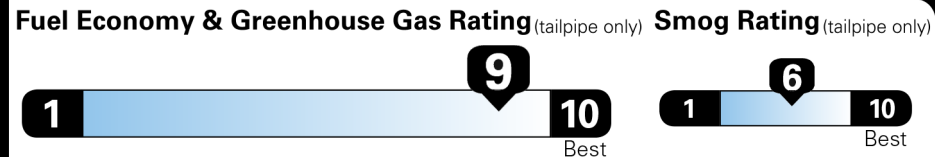

This vehicle emits 54 grams CO₂ per mile. The best emits 0 grams per mile (tailpipe only). Producing and distributing fuel and electricity also create emissions; learn more at fuel economy.gov.

Actual results will vary for many reasons, including driving conditions and how you drive and maintain your vehicle. The average new vehicle gets 29 MPG and costs $8,500 to fuel over 5 years. Cost estimates are based on 15,000 miles per year at $3.30 per gallon and $0.17 per kW-hr. This is a dual fueled automobile. MPGe is miles per gasoline gallon equivalent. Vehicle emissions are a significant cause of climate change and smog.

fuel economy.gov

Calculate personalized estimates and compare vehicles

MANUFACTURER'S SUGGESTED RETAIL PRICE[†]	$50,904.00
DELIVERY, PROCESSING AND HANDLING FEE	1,595.00
TOTAL SUGGESTED RETAIL PRICE	$52,499.00

[†]Manufacturer's suggested retail price excludes delivery processing and handling fees, license and title fees, applicable federal, state and local taxes, and dealer and distributor options and accessories.

Delivered by Truck to: 19084
SHEEHY TOYOTA OF TIMONIUM
10401 YORK ROAD
COCKEYSVILLE MD21030

TML3E2N1S0F0W0