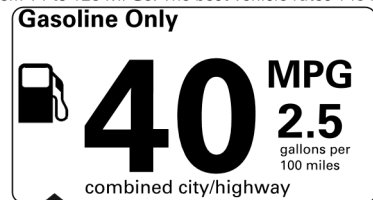

This vehicle has not been rated by the government for overall vehicle score, frontal crash, side crash or rollover risk.

Star ratings range from 1 to 5 stars (★★★★★) with 5 being the highest.
 Source: National Highway Traffic Safety Administration (NHTSA)
www.safercar.gov or 1-888-327-4236

For Full Product Details, Please Visit Toyota.com/RAV4PlugInHybrid
 Full Tank of Gas

BASE MANUFACTURER'S SUGGESTED RETAIL PRICE \$47,200.00

OPTIONAL EQUIPMENT

FE	50 State Emissions	
CY	Weather Package:	375.00
	- Heated Steering Wheel	
	- Windshield De-Icer	
	- Rain Sensing Windshield Wipers	
DA	XSE Plug-In Hybrid Driver Assist Package:	1,170.00
	- Toggle-type Shift-by-Wire System	
	- Advanced Park	
	- Head-Up Display	
	- Steering Wheel Mounted Paddle Shifters	
EJ	JBL w/ 9-Speakers incl/Subwoofer & Amp	620.00
SR	Panoramic Moonroof Package:	700.00
	- Power Tilt/Slide Panoramic Moonroof	
	- Digital Rearview Mirror w/ Homelink	
TX	Two-Tone Exterior Paint	500.00
2T.	All Weather Floor Liners and Cargo Tray	339.00

Not Original - Copy

Created: 2026-05-04 15:34:16 (UTC)

EPA DOT Fuel Economy and Environment

Plug-In Hybrid Vehicle Electricity-Gasoline

Fuel Economy Small SUVs range from 14 to 125 MPGe. The best vehicle rates 146 MPGe.